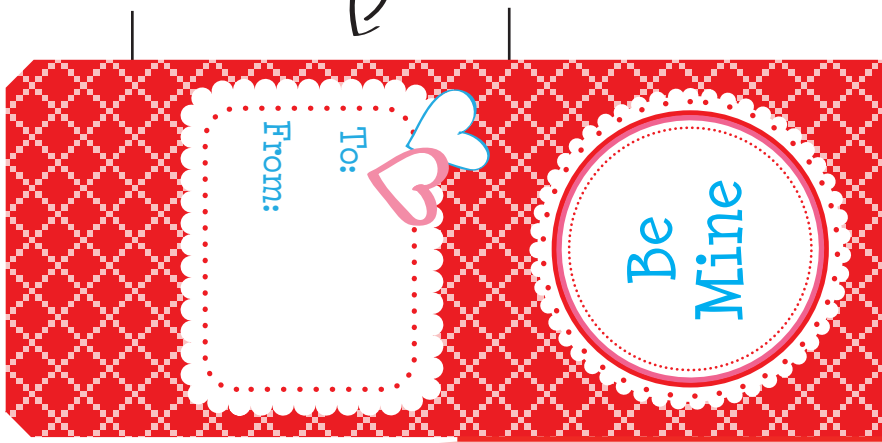

Glue all flaps except here

Be Mine Valentine Treat Box

1. Make light pencil marks at fold lines
2. Print and cut along the edges of box
3. Glue all flaps except for the lid