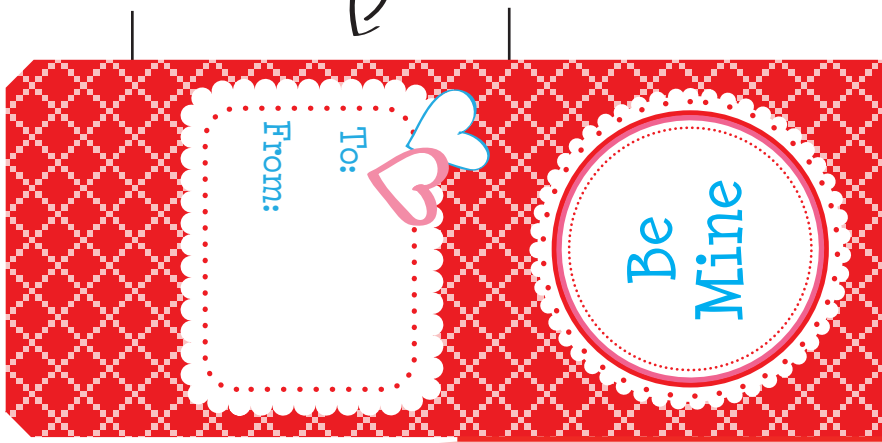

Glue all flaps except here

### Be Mine Valentine Treat Box

1. Make light pencil marks at fold lines
2. Print and cut along the edges of box
3. Glue all flaps except for the lid